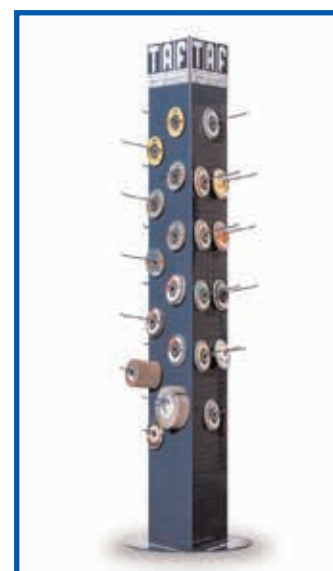

DISPLAYERS

TAF ABRASIVI tools presented at a glance. Displayers are available in two different configurations to exhibit products with an attractive layout.

Wall displayer is fitted with:

- LED backlit head
- 45 hooks - 20 cm length
- 4 metal containers

WALL DISPLAYER

Equipped with backlit headboard displaying **TAF ABRASIVI** logo. Fitted with metal hooks, containers and shelf.

Item	Dimensions (length x width x height)	Unit of sale
EXPO	cm 95 x 50 x 225	1

Totem is supplied with:

- Triple logo in plexiglass
- 30 hooks - 15 cm length

TOTEM

Three-sided floor display with hooks.

Item	Dimensions (length x width x height)	Unit of sale
TOTEM	cm 48 x 48 x 190	1